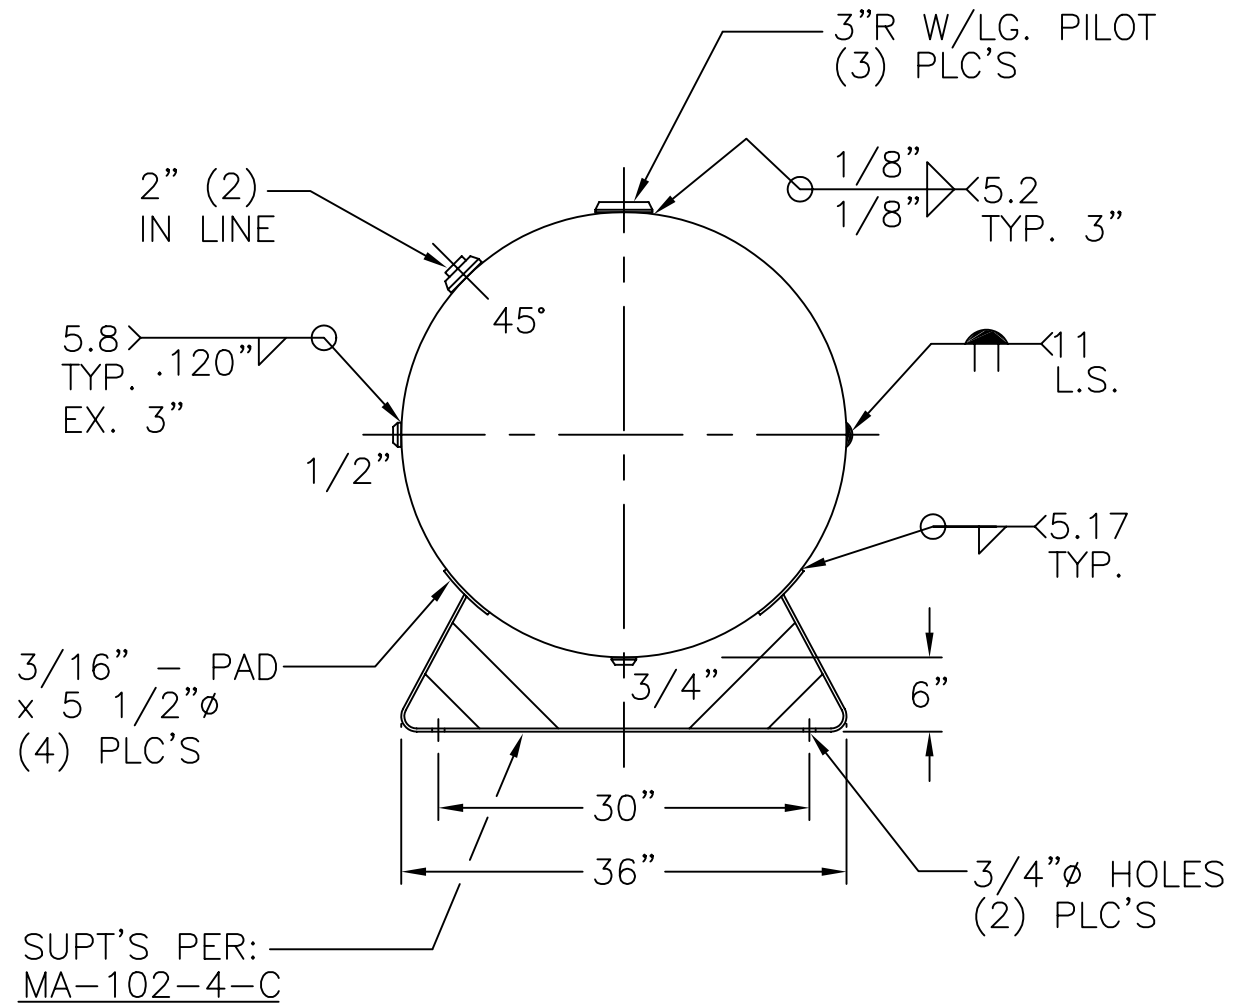

VIEW W/OUT SUPT'S

NOTE: 1) HYDRO @ 195 PSIG. MIN.

HEADS	.182" SA-455 2:1 S.E.	36-HP-400-W	REV. 11-12-02
	JOGGLE		DATE: 8-1-88
SHELL	.195" SA-455	FOR: HANSON STANDARD	
		HORIZ. AIR TANK	
		INSIDE: UNPAINTED	
		OUTSIDE: PRIME	
		CAD-"B" SIZE UNDER "STD"-SERIES	
		BY: J.G.	SCALE: 3/4"=12"
		ROY E. HANSON JR. MFG.	
		1924 COMPTON AVE.	
		LOS ANGELES, CA 90011	